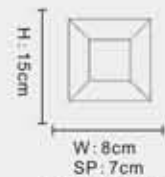

MT077S/1W
SATIN NICKEL
G9, 1×MAX. 40W