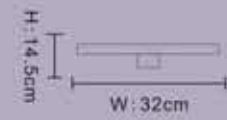

MT1789/8W
SATIN NICKEL
T5,1 x Max.8W