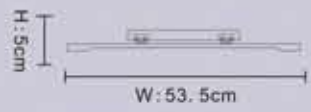

MT2331/14W
SATIN NICKEL
T5,1 x Max.14W