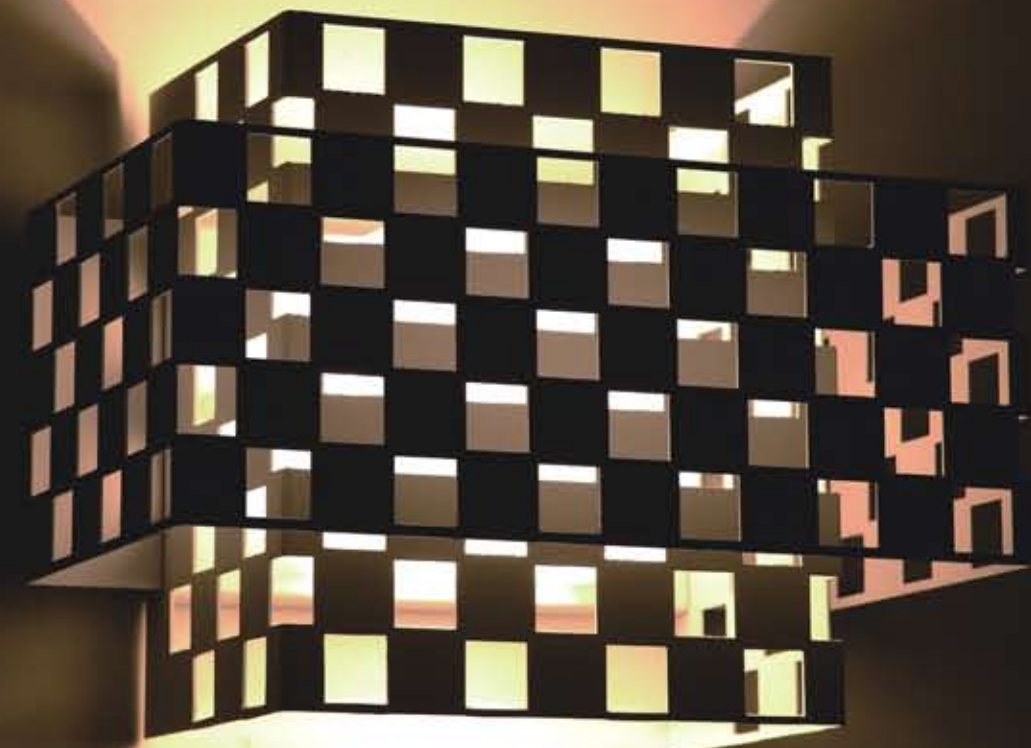

H: 130cm
W: 50cm
MT2439L/1P
MATT WHITE
E27, 1 x Max.100W

H: 130cm
W: 40cm
MT2439S/1P
MATT WHITE
E27, 1 x Max.60W