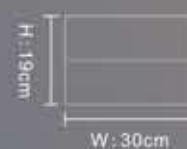

MT2358/1W
SATIN NICKEL
R7s,1 x Max.150W