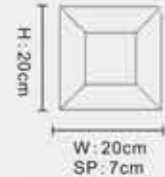

MT077M/1W
SATIN NICKEL
R7S, 1×MAX. 100W