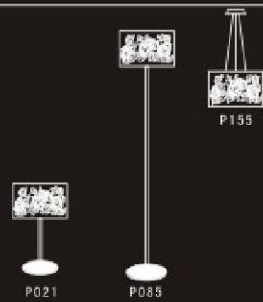

TABLE		产品尺寸 SIZE			
型号 MODEL	T-7637/1	H	50CM	∅	32CM
灯泡类型 BULB	E27		3x60W		
材质/MATERIAL	铁+玻璃/STEEL+GLASS				
颜色/COLOR	白色/WHITE 黑色/BLACK