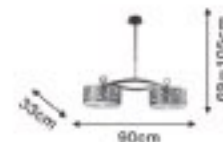

W8054/01C (TLI)
 G9 1x40W

8094 SERIES

FINISH: mud copper

SHADE: grey linen shade with pvc hardback

P8094/02A (MC)
E27 2x60W

W8054/01B (TLI)
G9 1x40W

W8054/01B (FRIC)
G9 1x40W

P8054/02A (TLI)
G9 2x40W