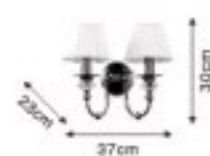

9983 SERIES

FINISH:gold plating

antique bronze

SHADE:shiny yellow pleated fabric shade

beige pleated thread shade with white pvc inside