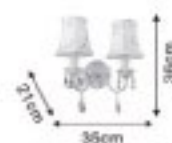

W6009/02A(TLI)
E14 2x60W