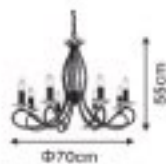

8191 SERIES

FINISH: antique brown with velvet effect

H8191/08A(OBTF)
E14 8x60W