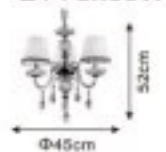

H8050/03A(FEG)
E14 3x60W