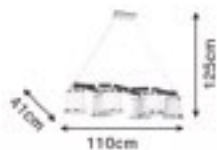

P8097/05A (MC)
 E14 5x60W

H8097/06A (MC)
 E14 6x60W

H8097/04A (MC)
 E14 4x60W

9950 SERIES

FINISH:chrome

SHADE:off-white twisted fabric shade with white cloth inside

P9950/06A(CR)
E14 6x60W

P9950/02A(CR)
E27 2x60W