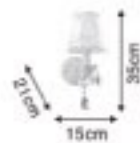

H8186/06A(TLIG)
E14 6x60W

H6009/08A(TLI)
E14 8x60W

6009 SERIES

FINISH:ivory white painting

SHADE:off-white embroidered court shade

H6009/03A(TLI)
E14 3x60W

H6009/05A(TLI)
E14 5x60W

W6009/01A(TLI)
E14 1x60W