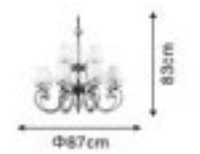

FINISH: gold plating
antique bronze

SHADE: off-white twisted fabric shade with
gold flowerlace rimmed
off-white twisted fabric shade

H9982/08A(PIG)
E14 8x60W

H9982/08B(AB)
E14 8x60W

H9982/12B(AB)
E14 12x60W