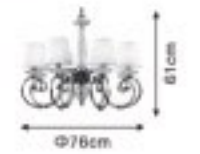

FINISH: gold plating
antique bronze

SHADE: off-white twisted fabric shade with
gold flowerlace rimmed
off-white twisted fabric shade

H9982/08A(PIG)
E14 8x60W

H9982/08B(AB)
E14 8x60W

H9982/12B(AB)
E14 12x60W