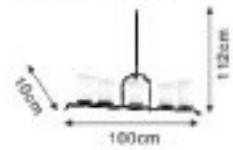

8162 SERIES

FINISH: french iron with wax
SHADE: opal white glass

H8162/06B (FRIC)
E27 6x60W

W8162/01B (FRIC)
E27 1x60W

P8162/05B (FRIC)
E27 5x60W

P8162/03B (FRIC)
E27 3x60W

P8162/01B (FRIC)
E27 1x60W

H6027/09A (FB)
E27 9x60W