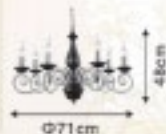

8108 SERIES

FINISH: antique bronze + imitated red wood

H8108/07A (AB+CRWD-2)
E14 7x60W