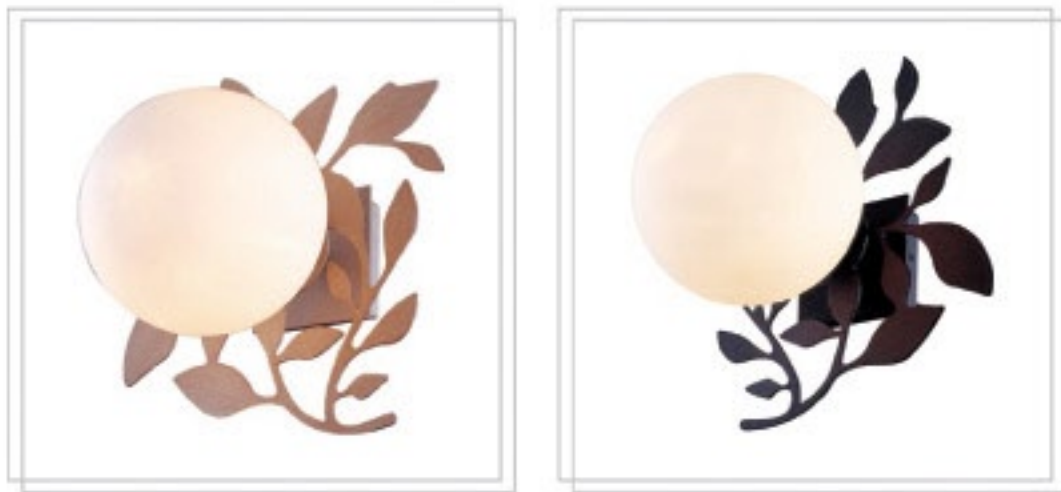

8094 SERIES

FINISH: mud copper

SHADE: grey linen shade with pvc hardback

P8094/02A (MC)
E27 2x60W