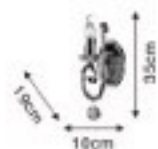

W8098/01A (AB)
E14 1x60W