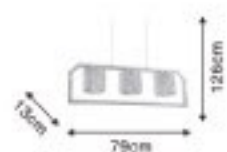

P8094/03A (MC)
E14 3x60W

P8094/01A (MC)
E27 1x60W

V8094/02A (MC)
E14 2x60W

8061 SERIES

FINISH:mud copper/chrome
SHADE:clear crystal

P8061/03B (CR)
G9 3x40W

P8061/01B (CR)
G9 1x40W

P8061/02B (CR)
G9 2x40W