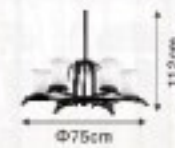

8162 SERIES

FINISH: french iron with wax
SHADE: opal white glass

H8162/06B (FRIC)
E27 6x60W