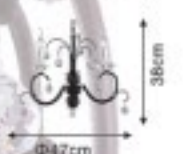

FINISH: antique bronze with dark coffee stripe + gold

H8168/08A(POC)
E14 8x60W

H8168/05A(POC)
E14 5x60W

H8168/03A(POC)
E14 3x60W

W8168/02A(POC)
E14 2x60W

8099 SERIES

FINISH: antique bronze with brown stripe
SHADE: opal acid glass