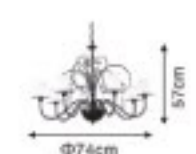

H8099/07B (LCOC)
G9 7x60W