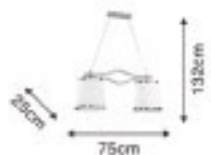

P8097/05A (MC)
 E14 5x60W

H8097/06A (MC)
 E14 6x60W

H8097/04A (MC)
 E14 4x60W

9950 SERIES

FINISH:chrome

SHADE:off-white twisted fabric shade with white cloth inside

P9950/06A(CR)
E14 6x60W

P9950/02A(CR)
E27 2x60W