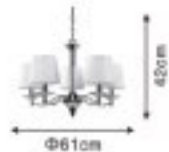

H9995/05B(PIG)
E14 5x60W